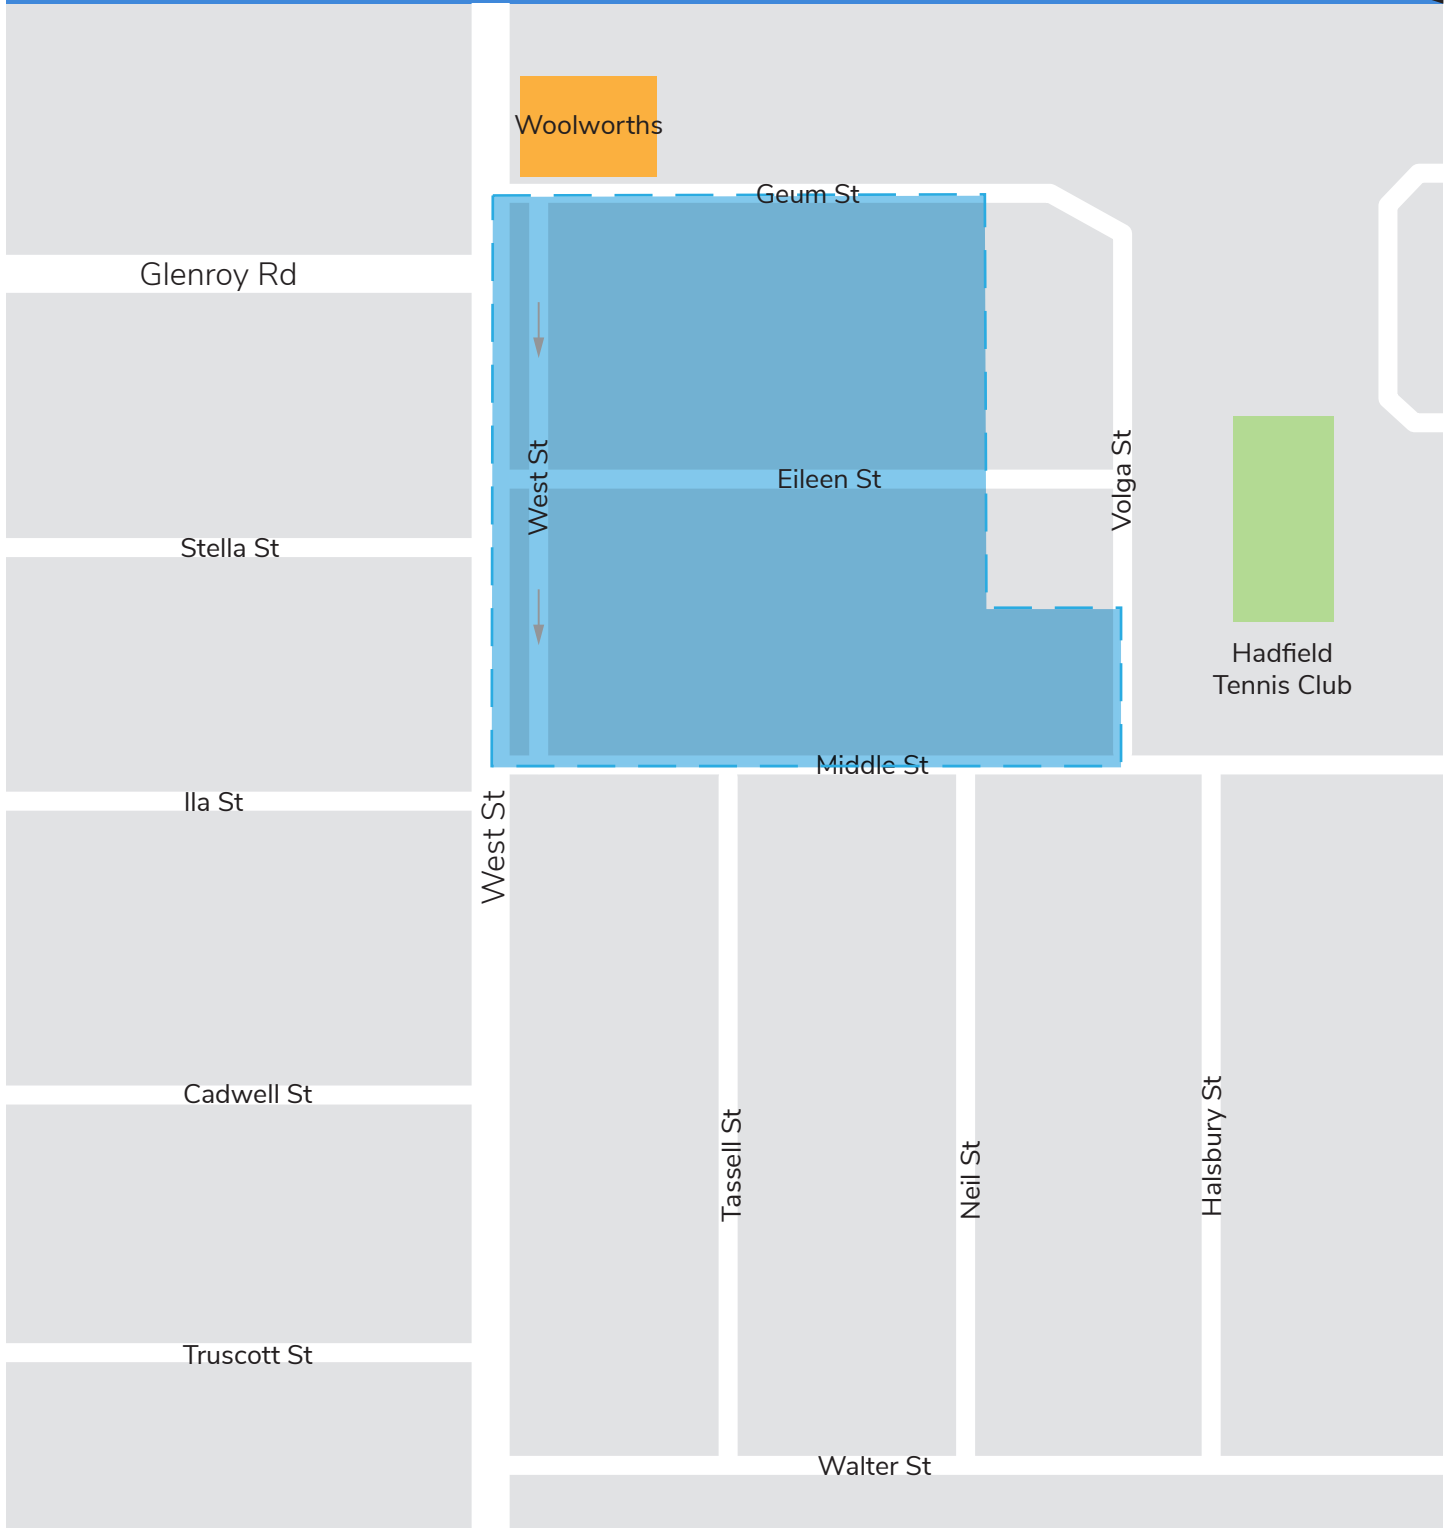

Changes to on-street parking

West Street, Hadfield

Moreland
City Council

Legend

 Area affected by parking changes