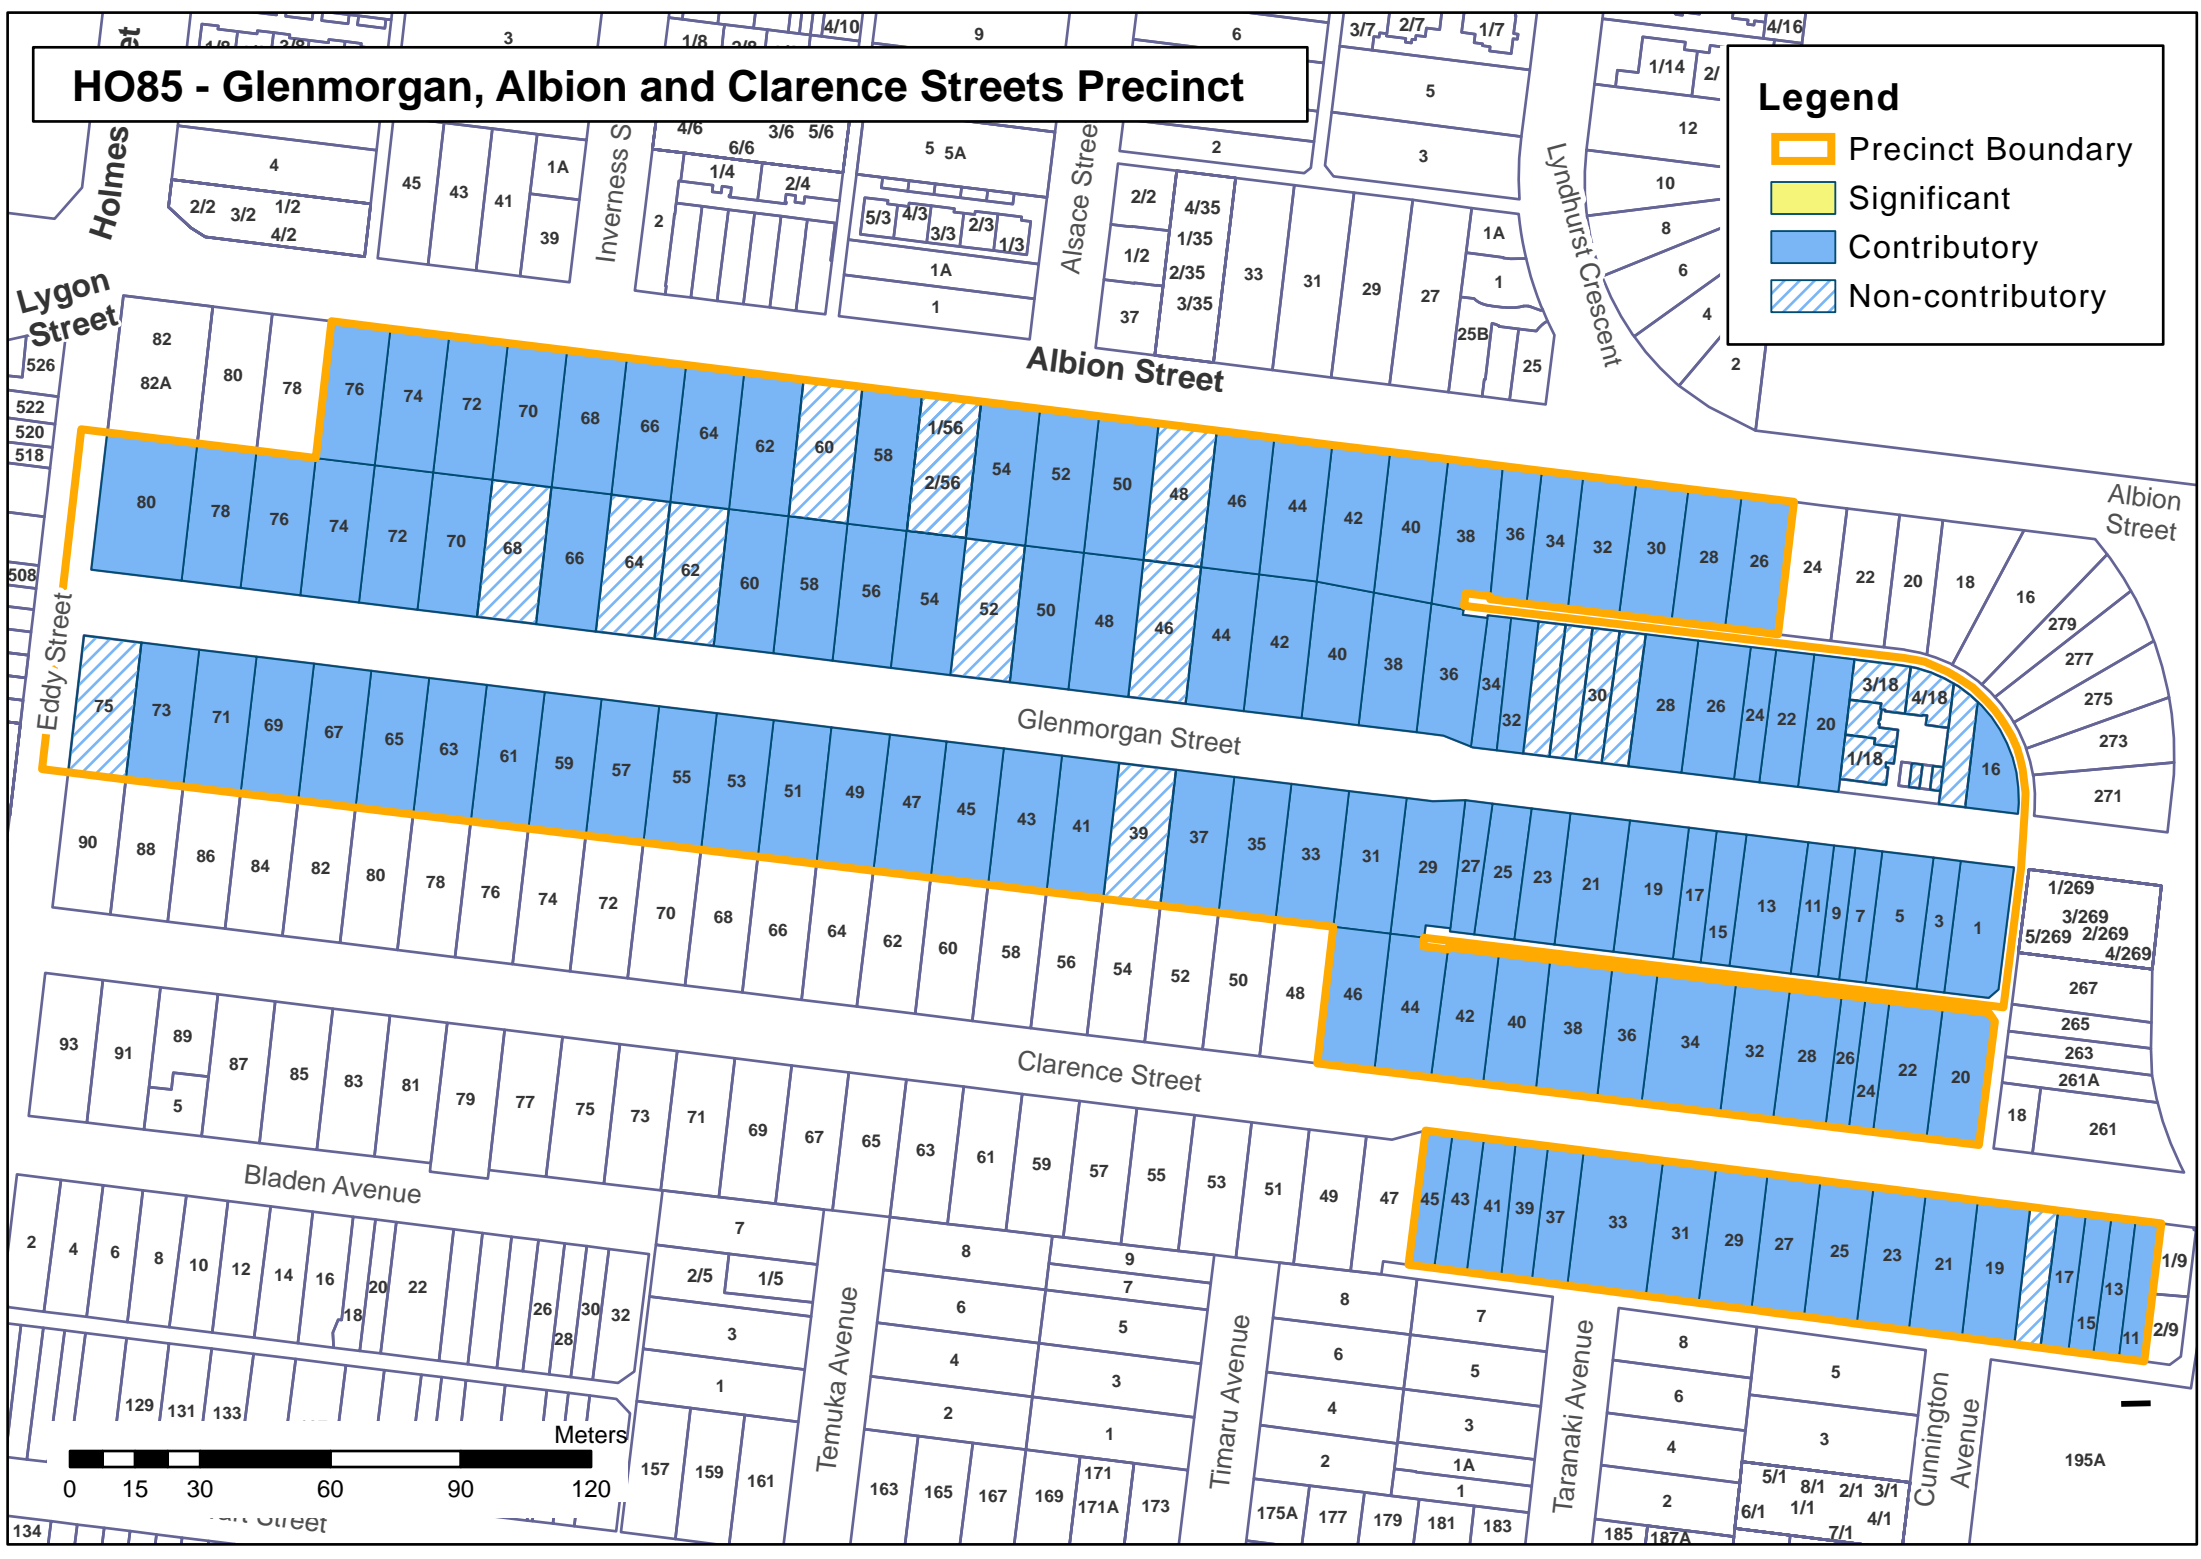

# HO85 - Glenmorgan, Albion and Clarence Streets Precinct

## Legend

-  Precinct Boundary
-  Significant
-  Contributory
-  Non-contributory

# HO207 - Coonans Hill Precinct

**Legend**

-  Precinct Boundary
-  Significant
-  Contributory
-  Non-contributory